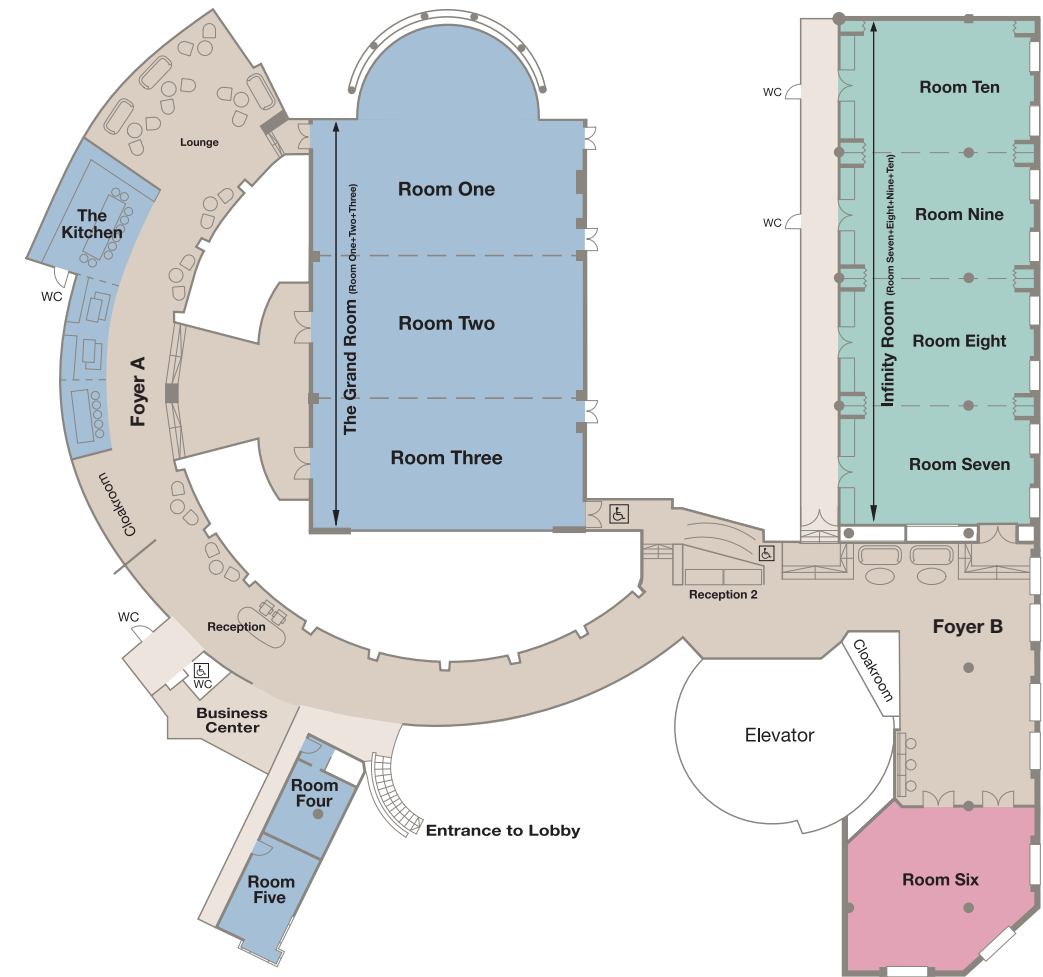

Meetings & Events Plan

Facilities & Services

ROOMS & SUITES

- Total of 353 recently redesigned rooms and suites
- 62 Superior Double (28-30 sq m) - including 3 Disabled Rooms
- 75 Premium Superior Double or Twin (33-35 sq m)
- 54 Deluxe Double (28-30 sq m)
- 39 Premium Deluxe Double or Twin (30-35 sq m)
- 12 Deluxe Double Park view (28-30 sq m)
- 47 Corvinus Double Fashion Street view (35-40 sq m)
- 24 Corvinus Double Park view (35-40 sq m)
- 35 Suites (43-124 sq m)
- 4 Corvinus Art Collection Suites (95-124 sq m)
- 1 Presidential Suite (200 sq m)

GUEST ROOM FACILITIES

- Free high speed wireless internet
- Smart TV with mobile device mirroring
- Air-conditioning
- Minibar and Safe
- Daily turn-down service with complimentary mineral water
- Tea and coffee making facility

HOTEL SERVICES & AMENITIES

- In-room dining service
- Clefs d'Or Concierge service
- Limousine service
- Car rental at property
- Garage for 210 vehicles
- Electric vehicle charging stations
- Shops, money exchange
- Laundry & dry cleaning
- Shoeshine service
- Kids programme
- Pet-friendly hotel
- Kempinski Gallery
- Corvinus Art Collection

SUSTAINABILITY EFFORTS

- EarthCheck Certified Silver status

WELLNESS & ACTIVITIES

- Kempinski The Spa
- Swimming pool
- Finnish and bio saunas
- Steam bath, Kneipp-bench
- Gym with latest TechnoGym machines
- Massages using VOYA products
- Running track, tennis and squash courts, golf and equestrian courses nearby
- Bicycles to rent

RESTAURANTS & BARS

1. Gastronomic Quarter
   Downtown Budapest:
2. ÉS Bisztró with Terrace
   - Nobu Restaurant & Bar
   - The Living Room
   - Blue Fox The Bar with Patio
   - ÉS Deli

MEETINGS & EVENTS

- Two ballrooms, including ten section rooms, all with natural daylight
- The Kitchen – the ultimate event location
- Free Wi-Fi
- High speed dedicated internet line
- State-of-the-art technology
- “The Kitchen Caters” Catering at local and international venues
- Creative banquet team
- Self-service Business Centre

PLACES OF INTEREST

- Chain Bridge
- St Stephen’s Basilica
- Parliament
- Opera House
- Great Synagogue
- Jewish Quarter’s ruin bars

- Shopping District
- Great Market Hall
- Citadel
- Castle District, Funicular
- Royal Palace
- Fisherman’s Bastion
- Matthias Church
- Hungarian National Gallery
- Ludwig Museum
- Palace of Art
- Museum of Ethnography
- Museum of Fine Arts
- House of Music
- Heroes’ Square
- Széchenyi Thermal Bath

GENERAL INFORMATION

- Currency: Hungarian Forint (HUF), Euro is widely accepted
- All major credit cards accepted
- Time zone: GMT +1 hour
- Climate: Mid-European
- Local holidays: 1 January, 15 March, Good Friday, Easter Monday, 1 May, Whit Monday, 20 August, 23 October, 1 November, 25 & 26 December